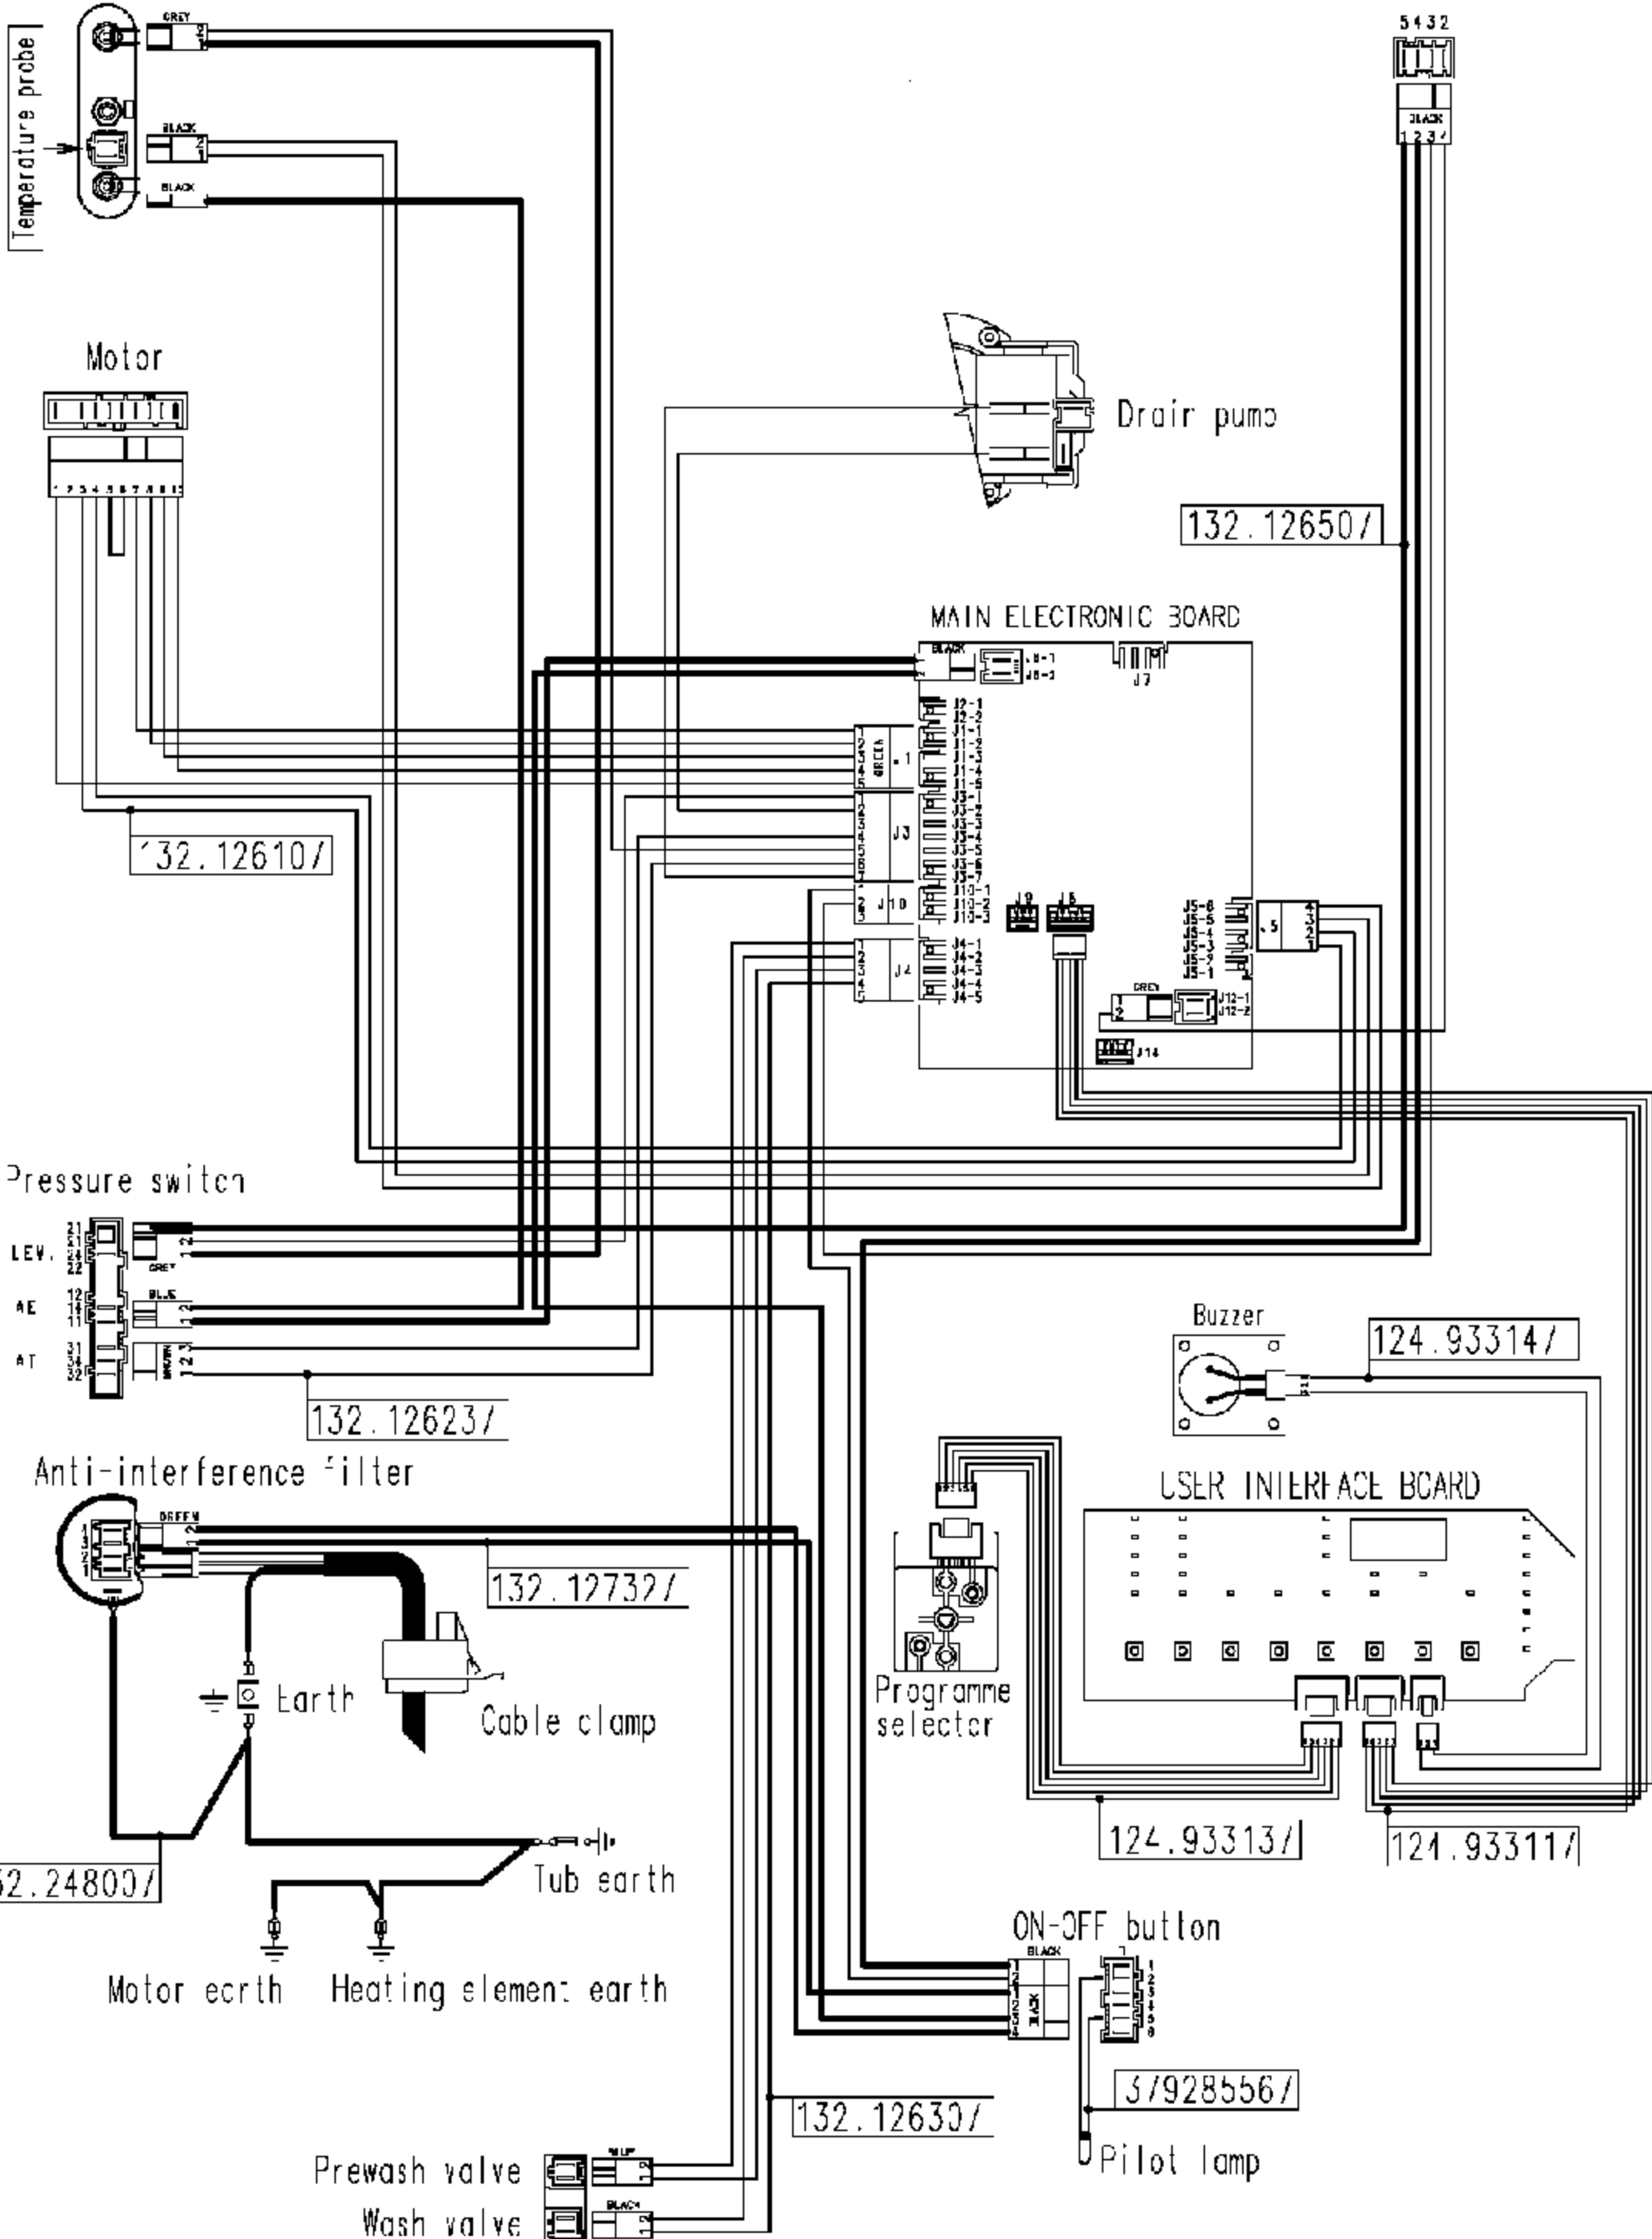

Heating elements (washing)

Door safety interlock

Motor

Drain pump

MAIN ELECTRONIC BOARD

Pressure switch

Buzzer

Anti-interference filter

USER INTERFACE BOARD

Programme selector

ON-OFF button

Pilot lamp

Prewash valve
Wash valve

P00ZP300005053

| | |
|----------------------------|----------------------------|
| Anti-interference filter | Entstörfilter, Mikrowelle |
| Buzzer | Summer |
| Cable clamp | Kabelhalter |
| Door safety interlok | Türsicherheits-Vorrichtung |
| Drain pump | Ablaufpumpe |
| Earth | Haupterdung |
| Heating element earth | Erdung, Heizelement |
| Heating elements (washing) | |
| Heizelement (Waschen) | |
| Main electronic board | Hauptelektronik |
| Motor | Motor |
| Motor earth | Erdung, Motor |
| Motor overload cut-out | Motorschutz |
| ON/OFF button | Ein/Aus Taste |
| Pilot lamp | Signallampe |
| Pressure switch | Druckwächter |
| Prewash valve | Wasserventil, Vorwäsche |
| Programme selector | Programmwähler |
| Temperature probe | Temperaturfühler |
| Tub earth | Erdung Bottich |
| User interface board | Anzeige-Modul |
| Wash valve | Wasserventil, Hauptwäsche |